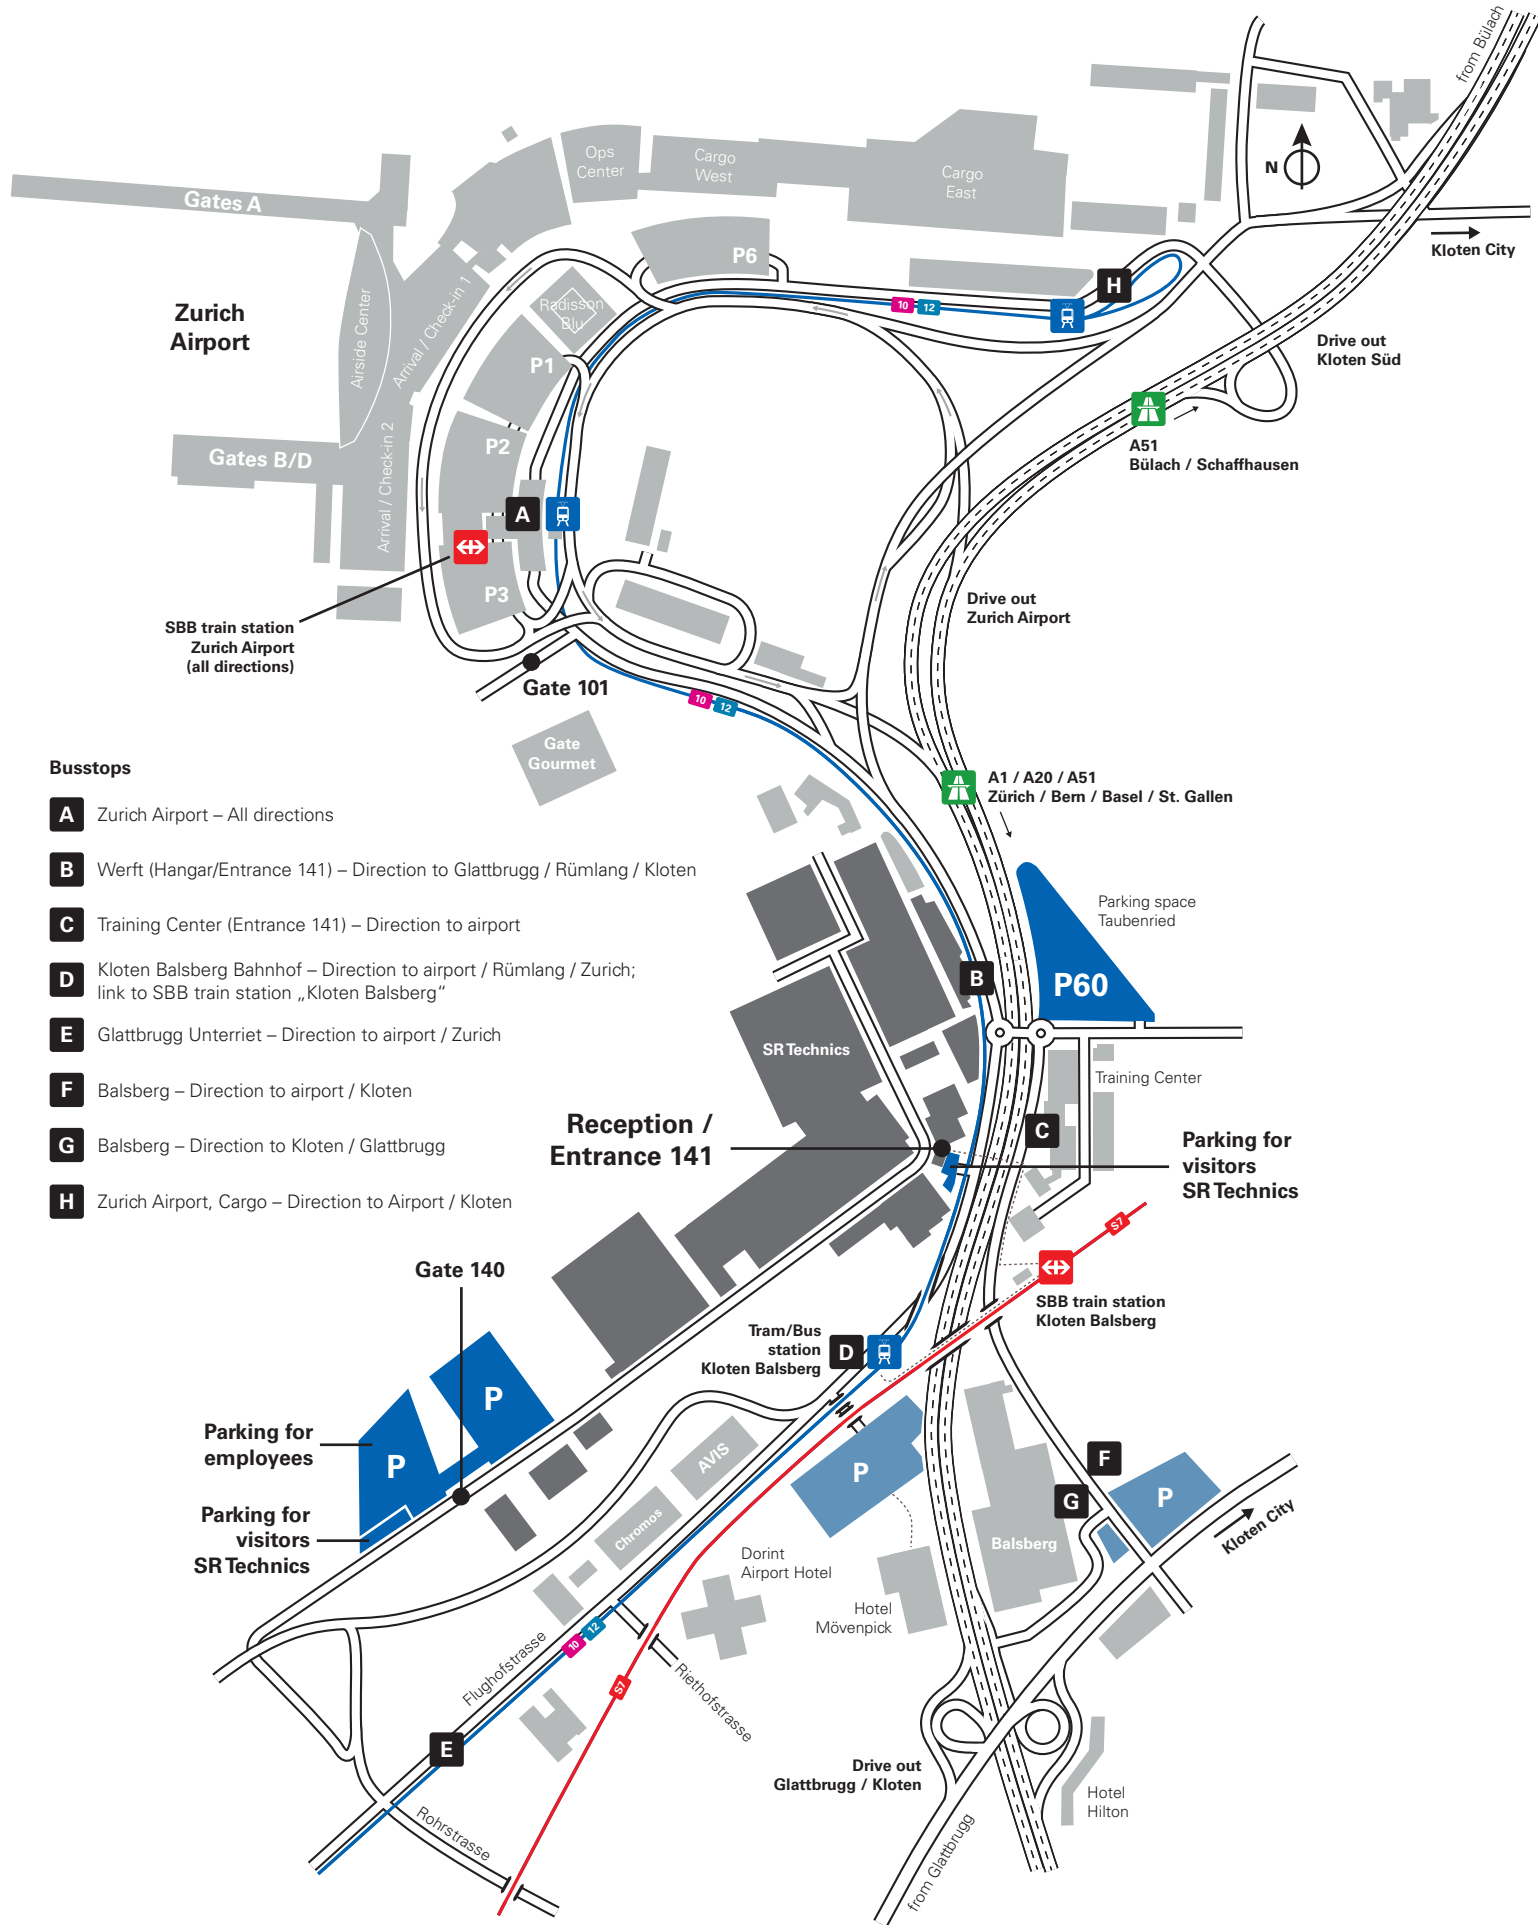

Situation Map

Busstops

- A** Zurich Airport – All directions
- B** Werft (Hangar/Entrance 141) – Direction to Glattbrugg / Rümlang / Kloten
- C** Training Center (Entrance 141) – Direction to airport
- D** Kloten Balsberg Bahnhof – Direction to airport / Rümlang / Zurich;
link to SBB train station „Kloten Balsberg“
- E** Glattbrugg Unterriet – Direction to airport / Zurich
- F** Balsberg – Direction to airport / Kloten
- G** Balsberg – Direction to Kloten / Glattbrugg
- H** Zurich Airport, Cargo – Direction to Airport / Kloten

**Reception /
Entrance 141**

**Parking for
visitors
SR Technics**

**Parking for
employees**

**Parking for
visitors
SR Technics**

**Drive out
Glattbrugg / Kloten**

A1 / A20 / A51
Zürich / Bern / Basel / St. Gallen

**Drive out
Zurich Airport**

Parking space
Taubenried

Training Center

SR Technics

Dorint
Airport Hotel

Hotel
Mövenpick

Balsberg

Hotel
Hilton

Kloten City

Flughofstrasse

Riethofstrasse

Rohrstrasse

from Glattbrugg

from Bülach