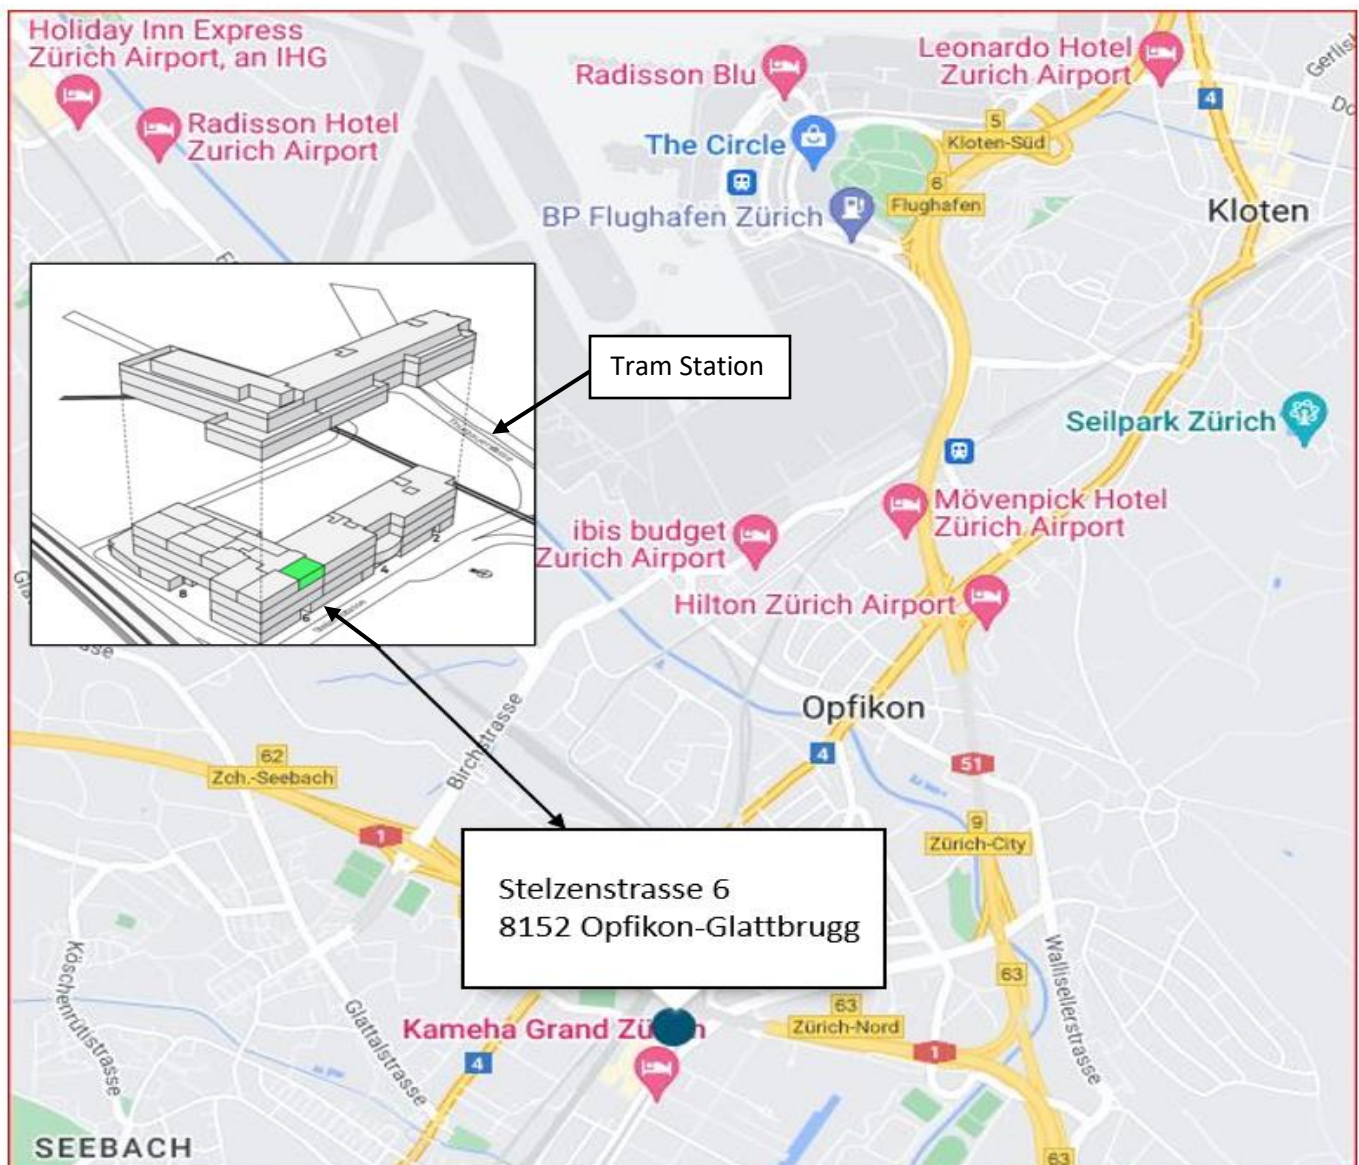

# Classroom *Aircenter* Opfikon-Glattbrugg

Stelzenstrasse 6  
3rd Floor  
8152 Opfikon-Glattbrugg

The location is easily accessible by public transport  
Tram from Airport Line 10 or 12, from Zurich Main station or Oerlikon Line 10  
Name of public transport station: Glattpark, Lindberghplatz  
Only 8 minutes from Zurich airport and 5 minutes from Zurich Oerlikon

Location general: [Map](#)

Public transport timetable:

Directions by car:

We generally advise to use public transport if possible.

Only parking spaces are available with a fee. For a parking duration of more than five hours, the tariffs become significantly more expensive.

Possible parking spaces or parking garages:

Novotel: [Link to Novotel Parking](#)

Parking garage Lindberg Allee: [Link to Parking garage Lindbergh-Allee](#)

Galleria Glattpark: [Link to TMC Parking garage](#)